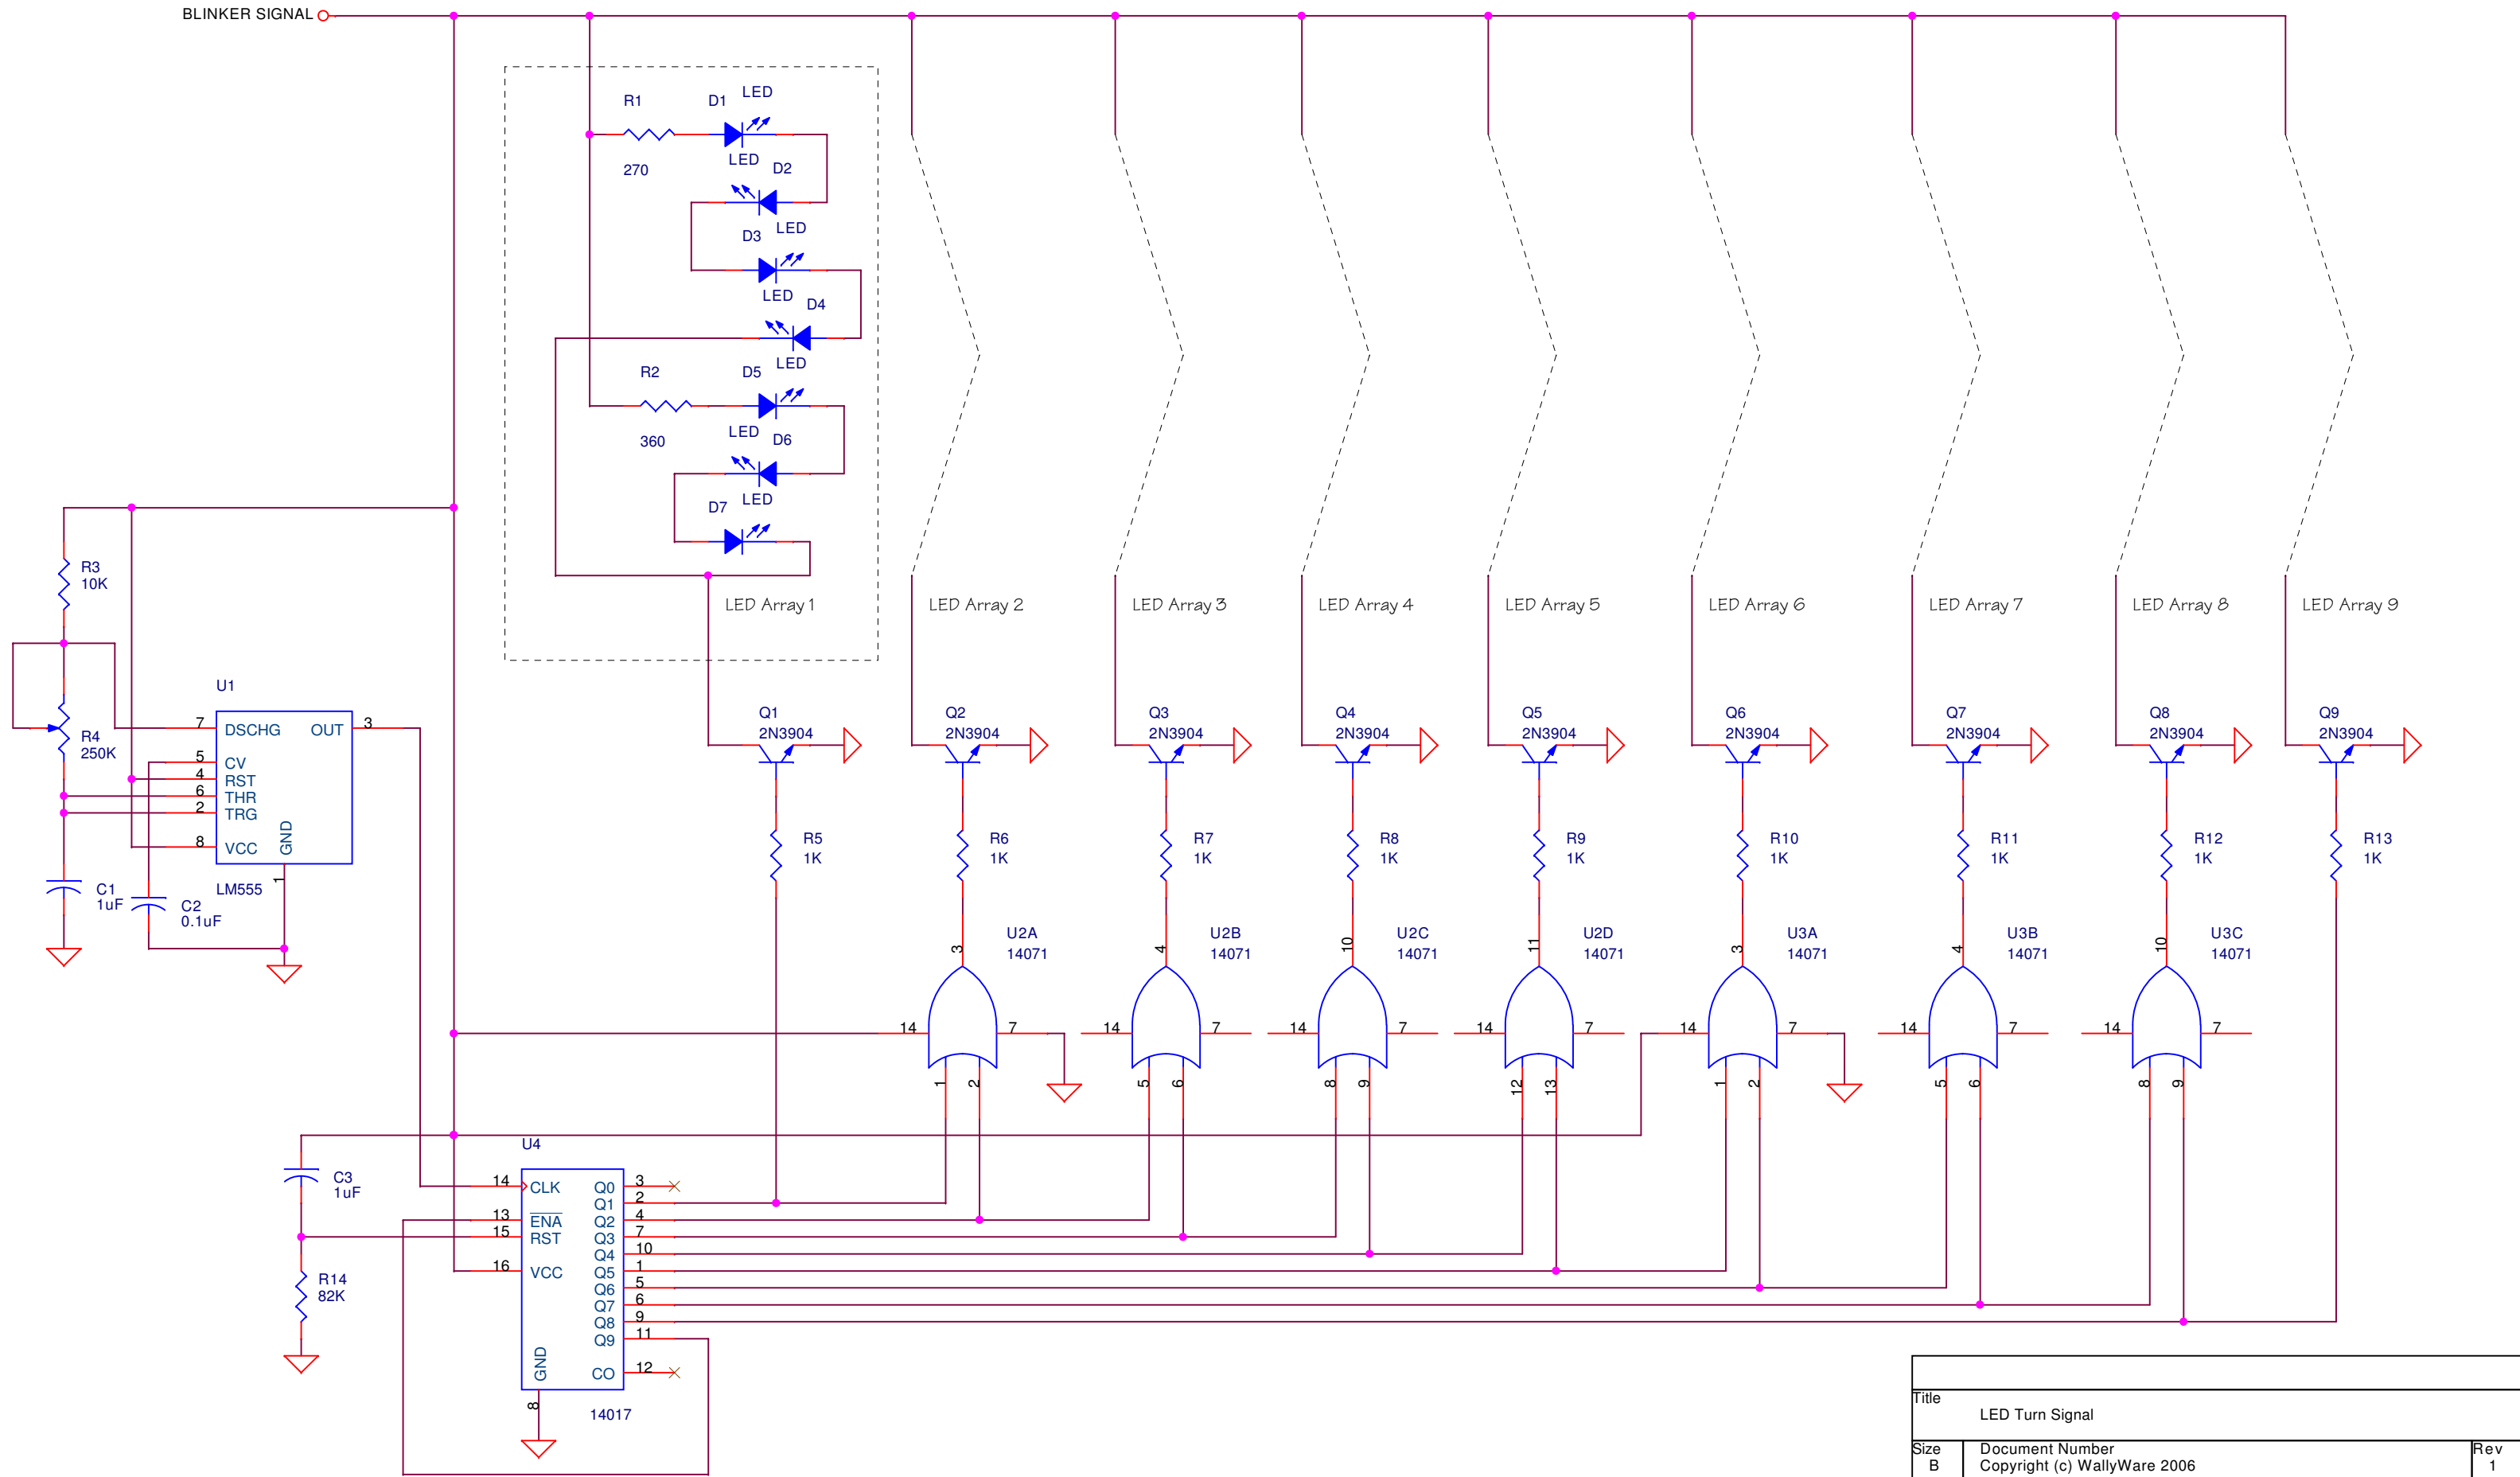

Repeat the LED array for each of the nine columns

Title		
LED Turn Signal		
Size	Document Number	Rev
B	Copyright (c) WallyWare 2006	1
Date:	Thursday, September 07, 2006	Sheet 1 of 1